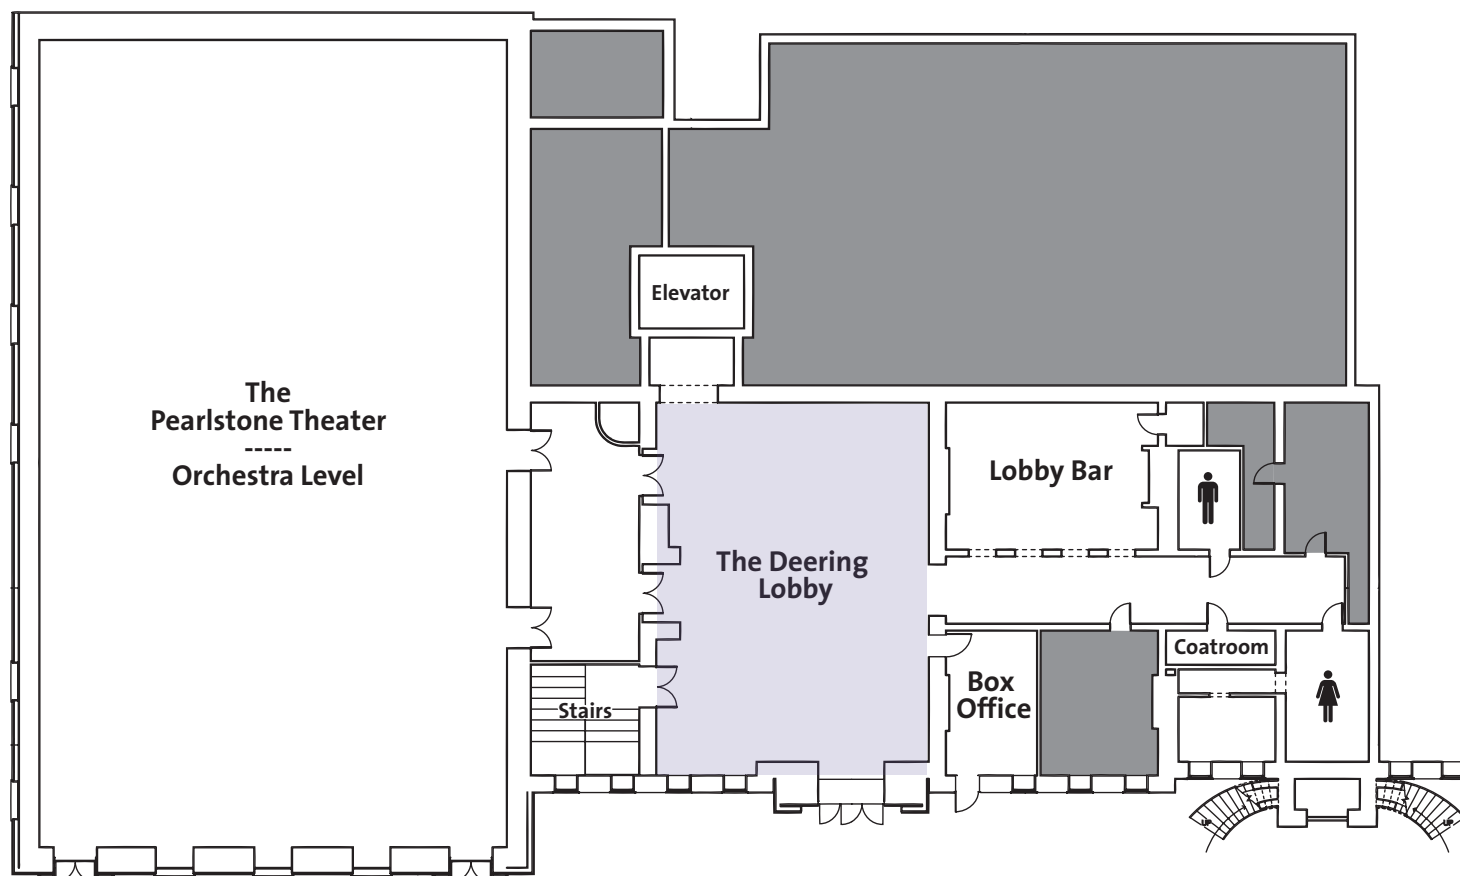

CENTERSTAGE

FACILITY RENTAL SPACES

The Deering Lobby

Located on the 1st floor

Capacity*: 115 (seated dinner), 400 (reception)

*The numbers represent the maximum number of people recommended for the space.